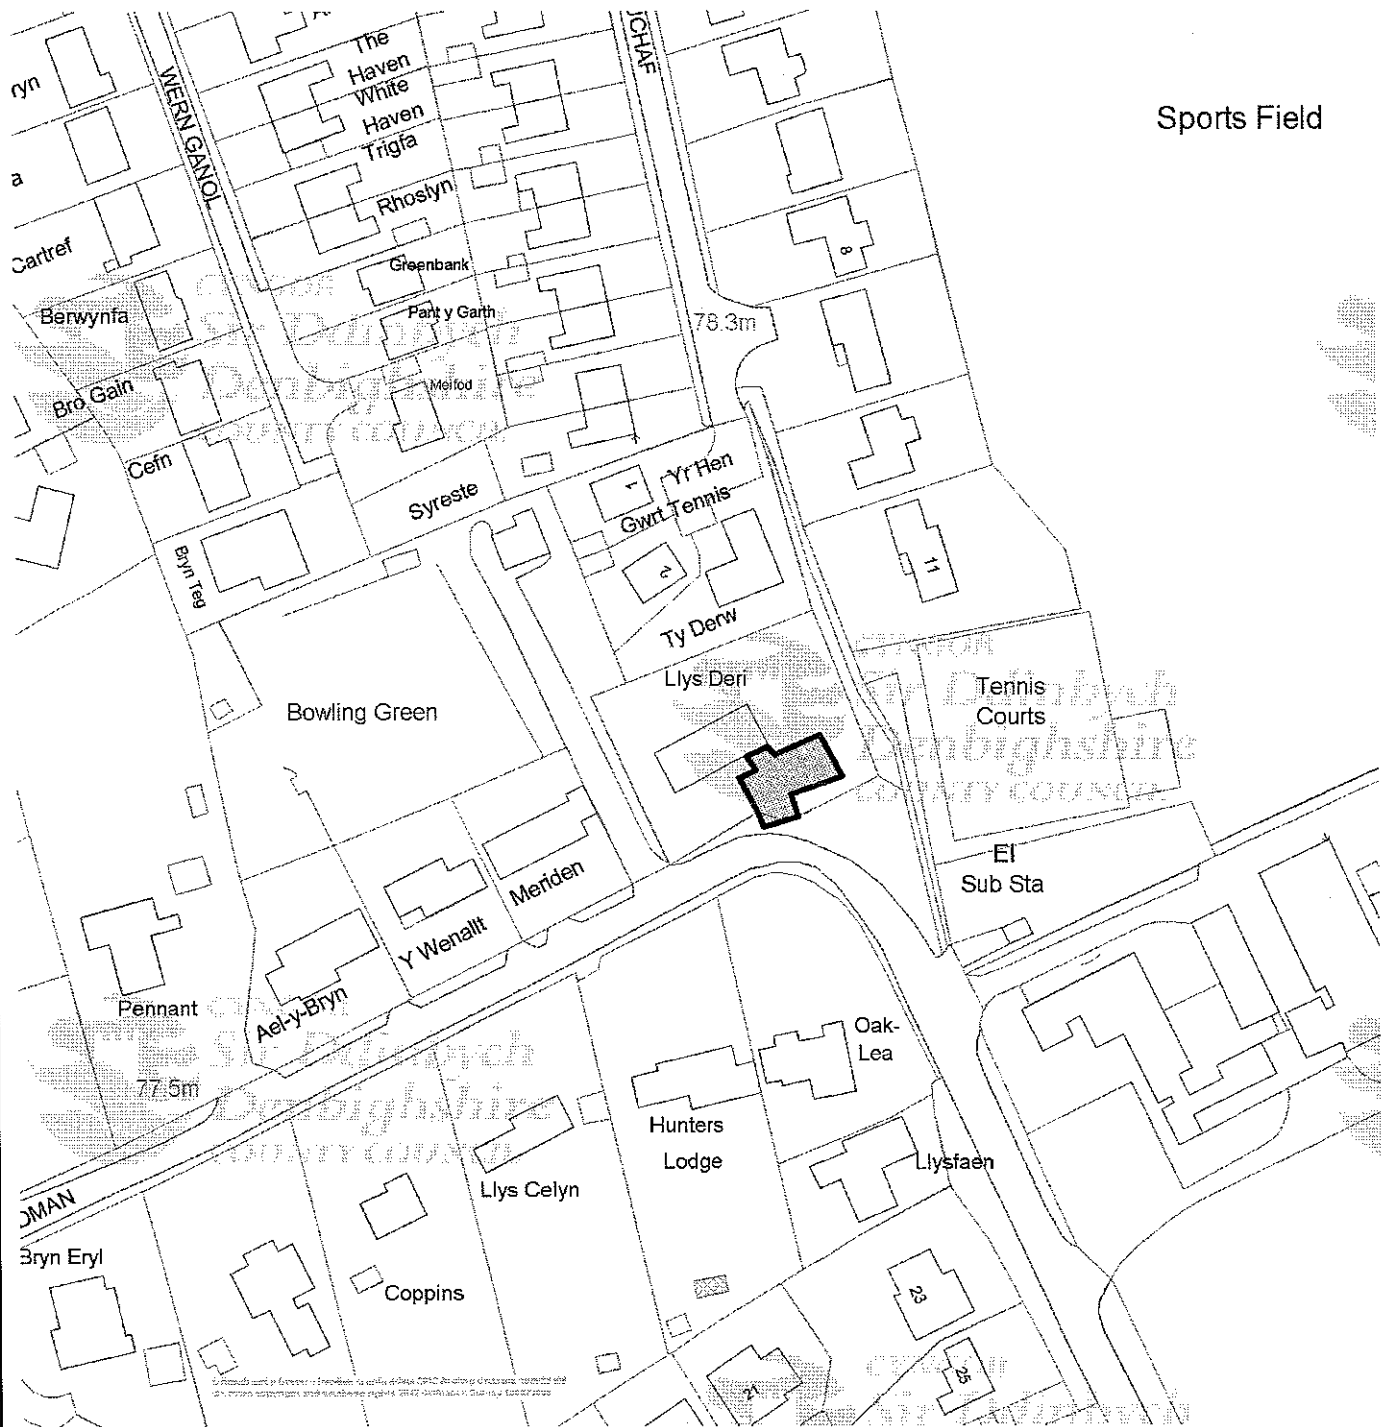

Tel: 01824 706800 Fax: 01824 706709

Heading:

02/2012/0241/PF  
 Garden at Llys Deri  
 Bryn Goodman, Ruthin

Application Site

Date 16/5/2012

Scale 1/1250

Centre = 312979 E 358606 N

This plan is intended solely to give an indication of the LOCATION of the application site which forms the subject of the accompanying report. It does not form any part of the application documents, and should not be taken as representative of the proposals to be considered, which are available for inspection prior to the meeting.

This map is reproduced from Ordnance Survey material with the permission of Ordnance Survey on behalf of the Controller of Her Majesty's Stationary Office. © Crown copyright. Unauthorized reproduction infringes Crown copyright and may lead to prosecution or civil proceedings. Denbighshire County Council. 100023408. 2011.